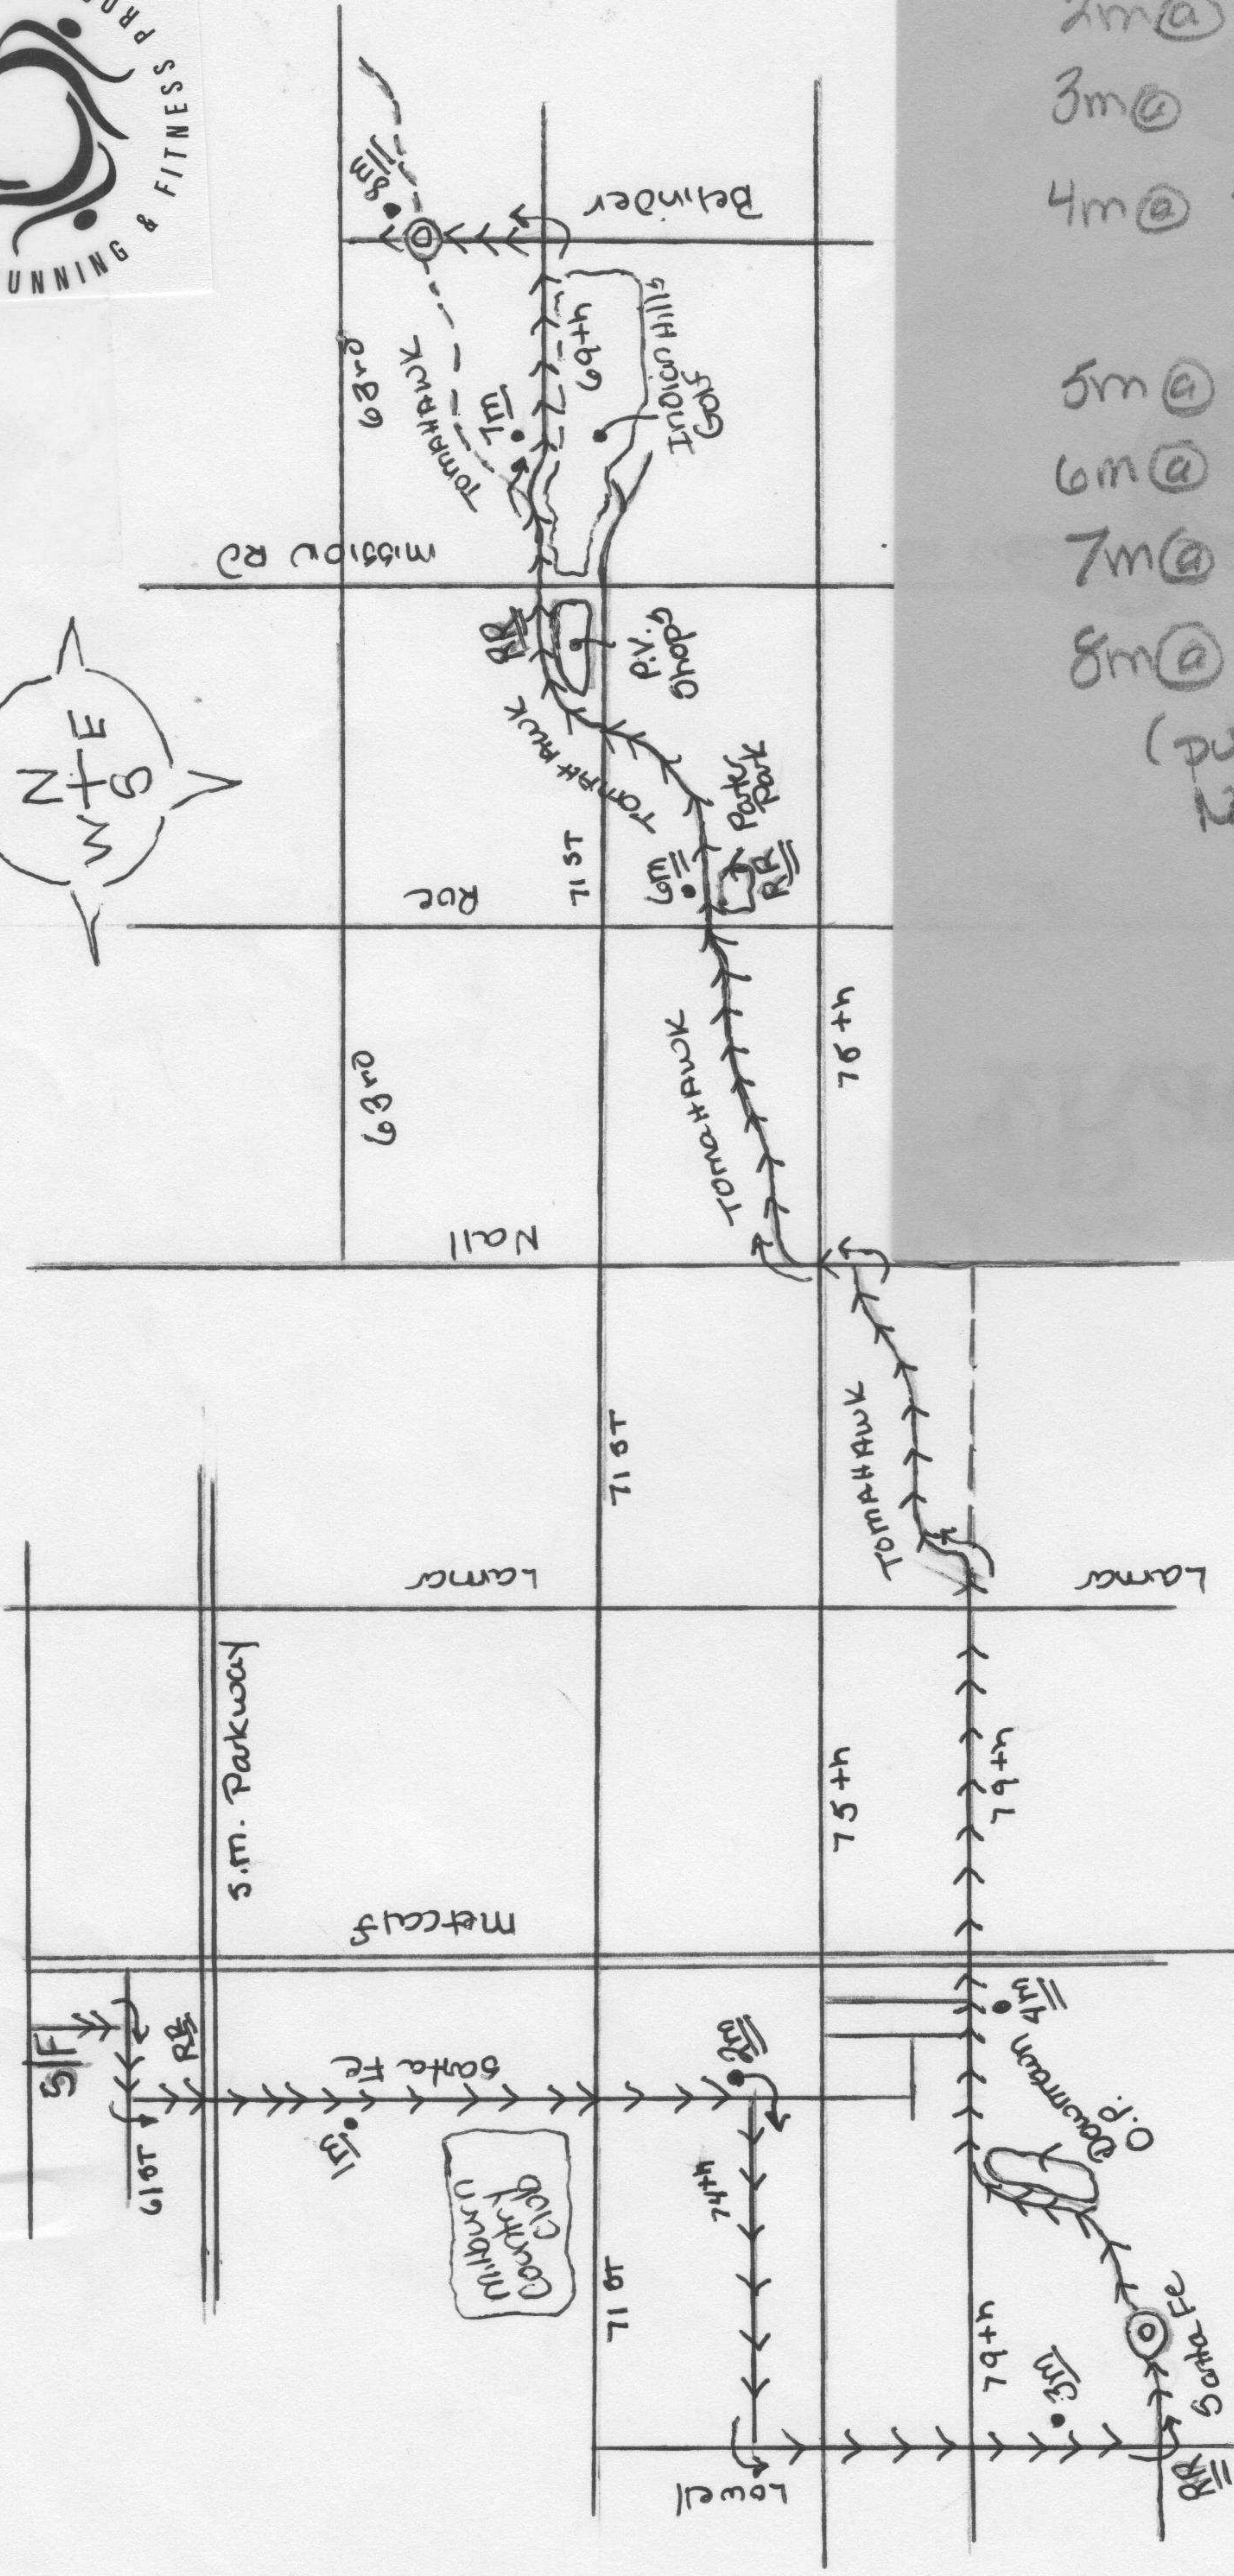

SMASHS 10m

- 1m @ school
- 2m @ 74th & S.Fe
- 3m @ 80th & Lowell
- 4m @ 79th & Marty or Floyd (1-2 blocks w.c.f.) metcalfs
- 5m @ TH & TH
- 6m @ Porter Park Sign
- 7m @ 69th & TH.
- 8m @ Belinder & TH. (put by Brick wall opposite North side of Ranikbat)

9 corners

- 2m @ 74th & Santa Fe
 - 4m @ 79th & Floyd (metcalfs)
 - 6m @ Porter Park on Tomahawk (by Porter Park sign)
 - 8m @ Belinder & Tomahawk