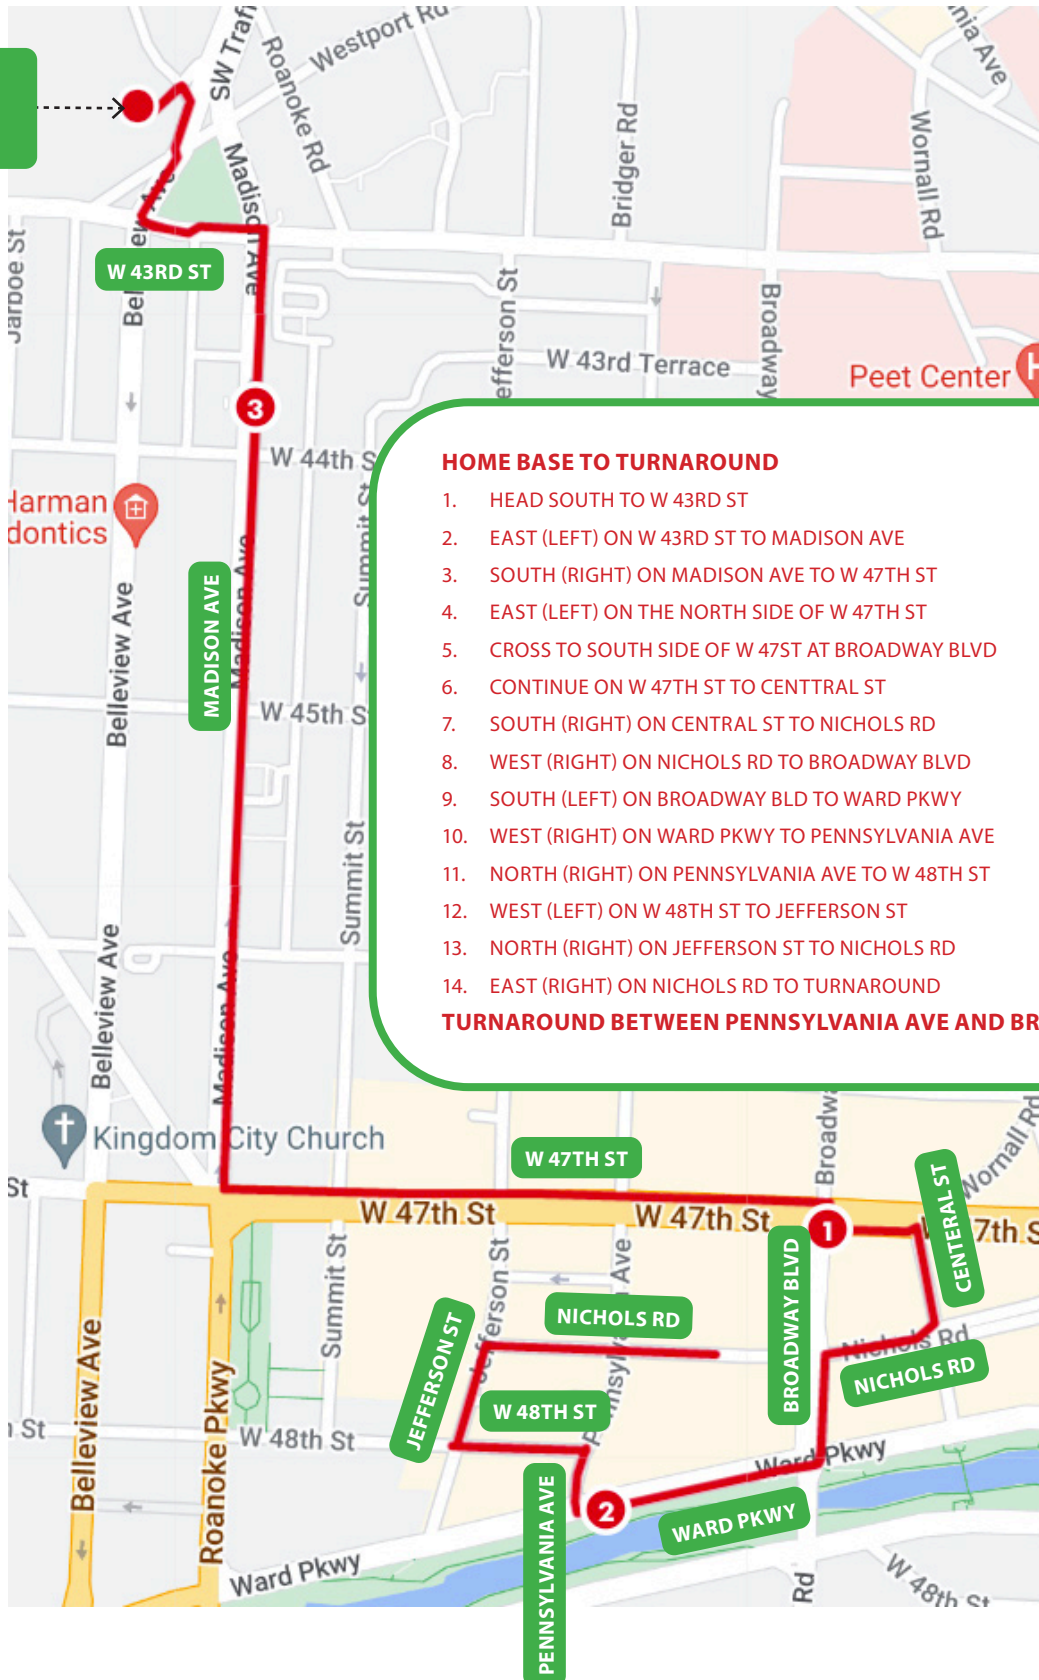

Powered by CoachAmyPT

HOME BASE - FILLING STATION (WESTPORT)

FILLING STATION
1010 WESTPORT RD,
KANSAS CITY, MO
64111

HOME BASE TO TURNAROUND

1. HEAD SOUTH TO W 43RD ST
2. EAST (LEFT) ON W 43RD ST TO MADISON AVE
3. SOUTH (RIGHT) ON MADISON AVE TO W 47TH ST
4. EAST (LEFT) ON THE NORTH SIDE OF W 47TH ST
5. CROSS TO SOUTH SIDE OF W 47TH ST AT BROADWAY BLVD
6. CONTINUE ON W 47TH ST TO CENTRAL ST
7. SOUTH (RIGHT) ON CENTRAL ST TO NICHOLS RD
8. WEST (RIGHT) ON NICHOLS RD TO BROADWAY BLVD
9. SOUTH (LEFT) ON BROADWAY BLD TO WARD PKWY
10. WEST (RIGHT) ON WARD PKWY TO PENNSYLVANIA AVE
11. NORTH (RIGHT) ON PENNSYLVANIA AVE TO W 48TH ST
12. WEST (LEFT) ON W 48TH ST TO JEFFERSON ST
13. NORTH (RIGHT) ON JEFFERSON ST TO NICHOLS RD
14. EAST (RIGHT) ON NICHOLS RD TO TURNAROUND

TURNAROUND BETWEEN PENNSYLVANIA AVE AND BROADWAY BLD