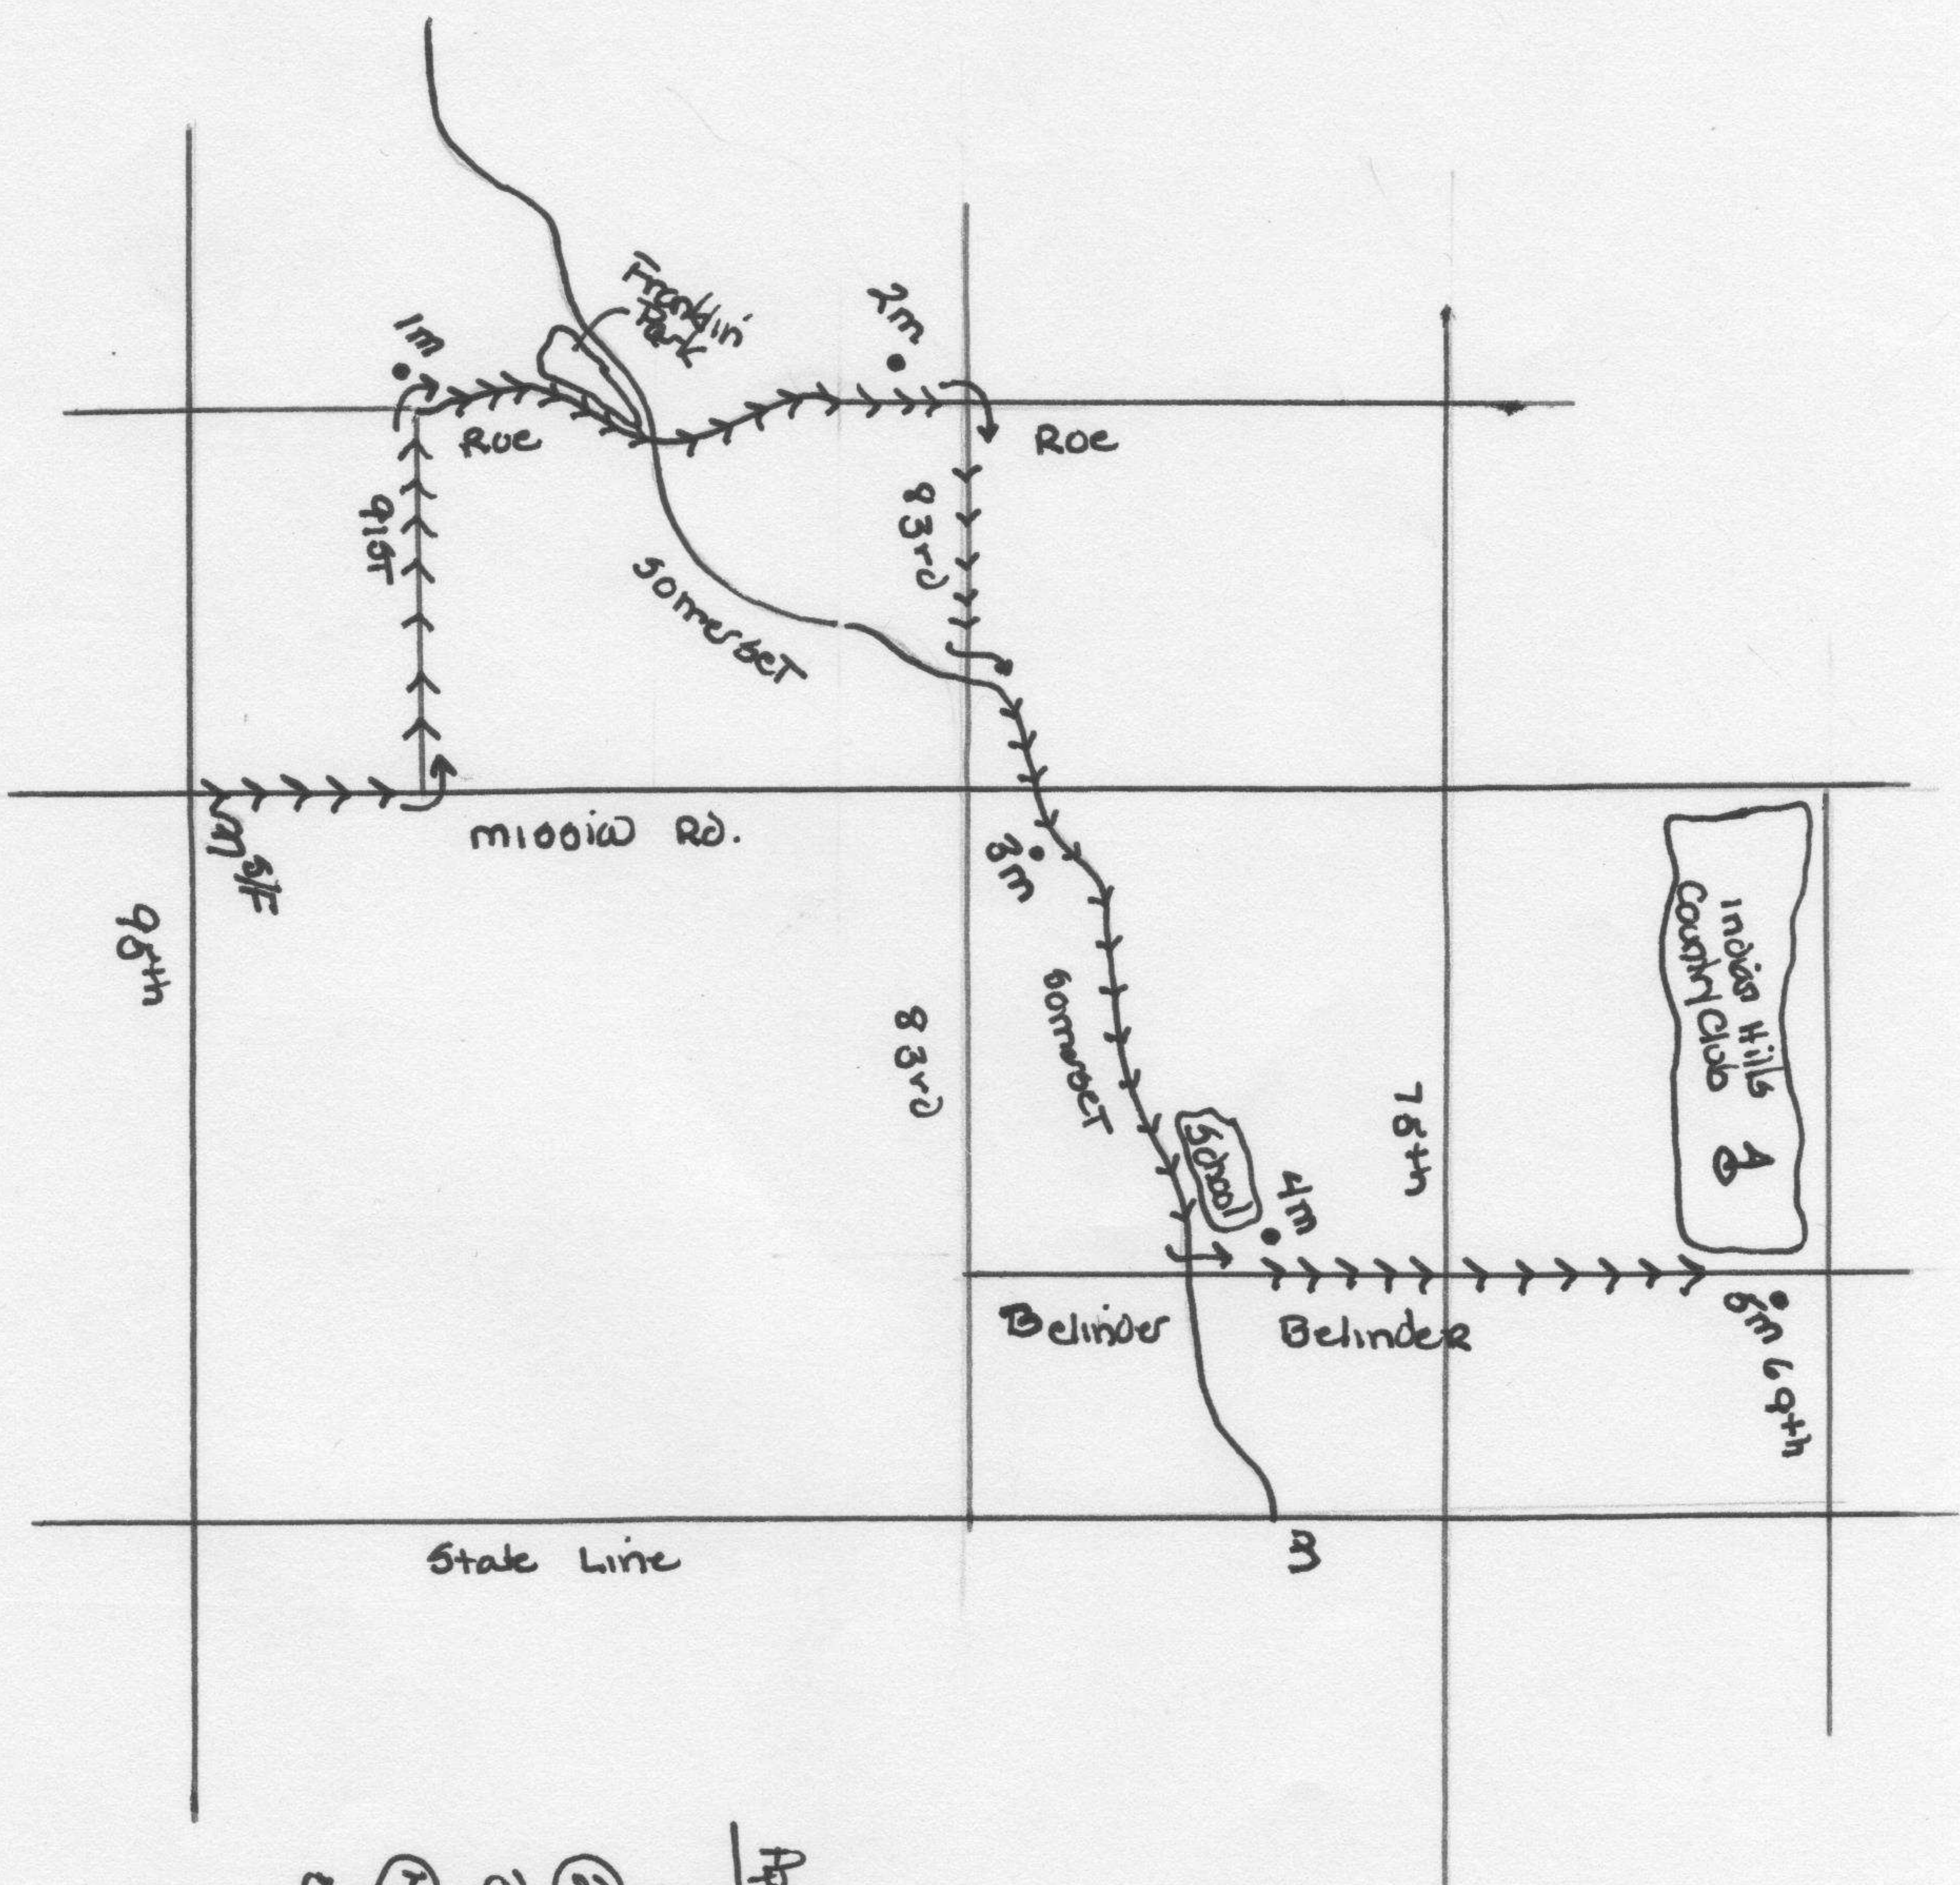

MCD Ranchmont 10m

Restrooms
 1.5m Franklin Park
 2.75 Shell station @ Somerset & Mission Rd.

Approximate mile markers
 1m ≈ 91st & Roe
 2m ≈ 84th & Roe
 3m ≈ Somerset & Poudre
 4m ≈ Belinder & Rainbow
 5m ≈ Belinder & 69th