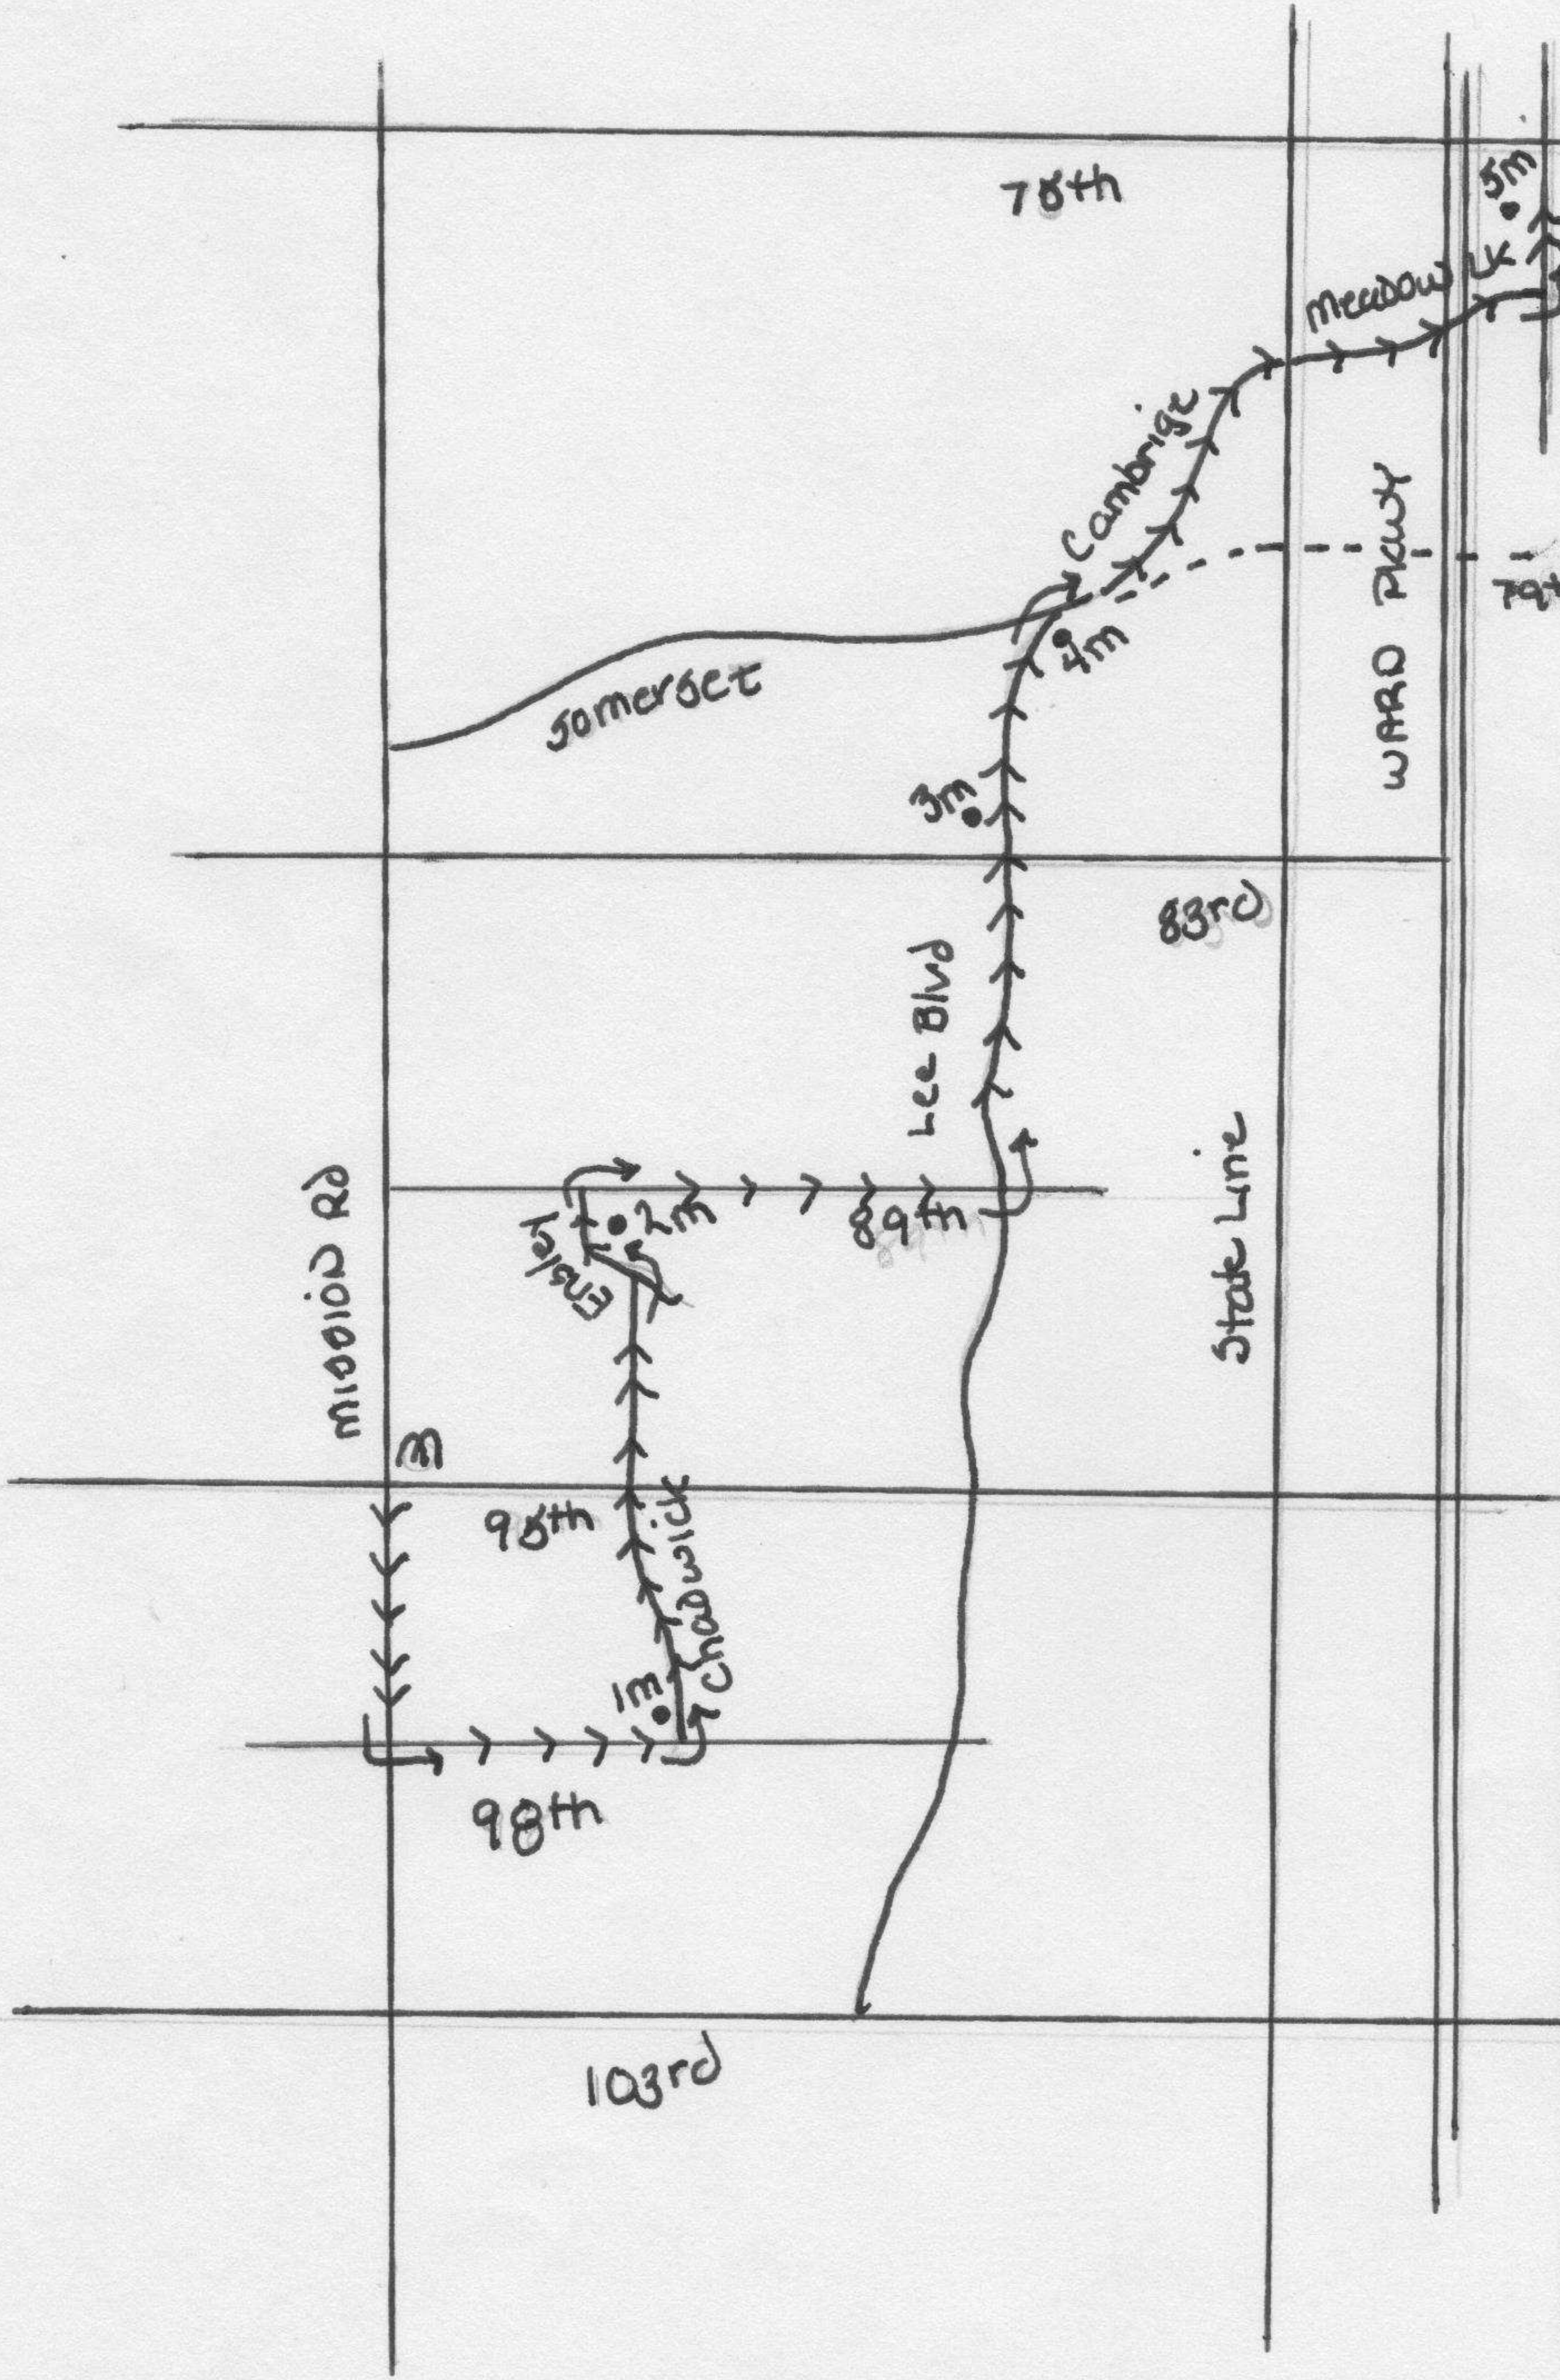

MCD RANCHMARE 10M

### Directions

- Take Mission south to 98th & go left/east
- 98th east to Chadwick & go left/north
- Chadwick north - cross 98th & cont. north to Enskin
- Follow Enskin to 89th & go right/east on 89th
- Take 89th east to Lee Blvd & go left/north on Lee
- Take Lee north to Somerset & go right & then left off Somerset onto Cambridge Dr
- Follow Cambridge NE & cross State Line
- Cont. east on Meadow Lake to Ward Pkwy & cross over to 76th Terr east 1 block to Jarboe
- Turn left/north on Jarboe to Turn Around

- Bathrooms at
- Enskin Bagels @ Lee & Somerset 4m
  - Hy Vee @ Cambridge & State Line 4.3m