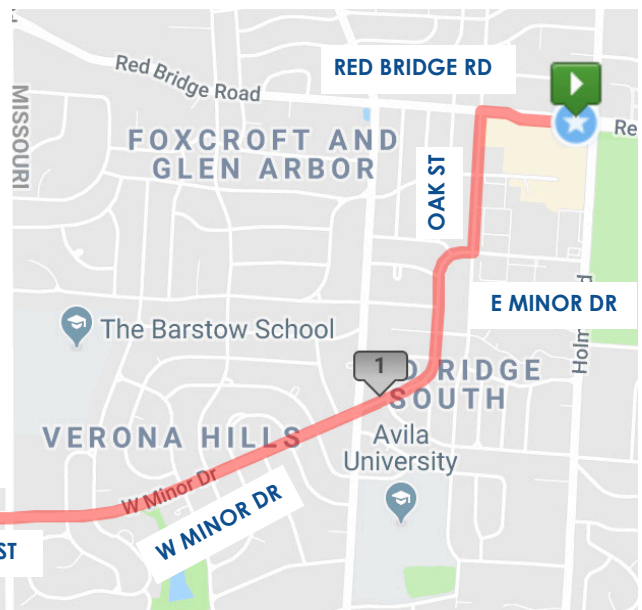

**HOME BASE - CROWS COFFEE**  
**10 MILES | 14 MILES**

**FROM HOME BASE TO 5 MILE**

1. HEAD NORTH TOWARD RED BRIDGE RD
2. WEST (LEFT) ON RED BRIDGE TO OAK ST
3. SOUTH (LEFT) ON OAK ST TO E MINOR DR
4. WEST (RIGHT) ON E MINOR DR BECOMES W 119TH ST
5. CONTINUE ON W 119TH ST TO ABERDEEN RD
6. SOUTH (LEFT) ON ABERDEEN RD TO W 123RD ST
7. WEST (RIGHT) ON W 123RD ST TO CHEROKEE LN
8. SOUTH (LEFT) ON CHEROKEE LN TO OVERBROOK RD
9. SOUTH (LEFT) ON OVERBROOK RD BECOMES SAGAMORE RD

**5 MILE ON SAGAMORE RD JUST AFTER PEMBROKE CIRCLE**

10. CONTINUE ON SAGAMORE RD TO HIGH DR
11. SOUTH (LEFT) ON HIGH DR TO W 132ND ST
12. WEST (RIGHT) ON W 132ND ST TO DELMAR ST
13. NORTH (RIGHT) ON DELMAR ST TO W 129TH ST
14. WEST (LEFT) ON W 129TH ST TO EL MONTE ST
15. NORTH (RIGHT) ON EL MONTE ST BECOMES W 128TH ST
16. CONTINUE ON W 128TH ST TO GRANADA RD
17. NORTH (RIGHT) ON GRANADA RD TO JUST PAST W 127TH TERR

**7 MILE JUST PAST W 127TH TERR**

**FROM 7 MILE TO 5 MILE**

1. HEAD SOUTH ON GRANADA RD TO W 128TH ST
2. EAST (LEFT) ON W 128TH ST BECOMES EL MONTE ST
3. CONTINUE ON EL MONTE ST TO W 129TH ST
4. EAST (LEFT) ON W 129TH ST TO DELMAR ST
5. SOUTH (RIGHT) ON DELMAR ST TO W 132ND ST
6. EAST (LEFT) ON W 132ND ST TO HIGH DR.
7. NORTH (LEFT) ON HIGH DR TO SAGAMORE RD

**5 MILE ON SAGAMORE RD JUST BEFORE PEMBROKE CIRCLE**

8. EAST (RIGHT) ON SAGAMORE RD BECOMES OVERBROOK RD
9. CONTINUE ON OVERBROOK RD TO CHEROKEE LN
10. NORTHEAST (SLIGHT RIGHT) ON CHEROKEE LN TO W 123RD ST
11. EAST (RIGHT) ON W 123RD ST TO ABERDEEN RD
12. NORTH (LEFT) ON ABERDEEN RD TO W 119TH ST
13. EAST (RIGHT) ON W 119TH ST BECOMES W MINOR DR
14. CONTINUE ON W MINOR DR TO OAK ST
15. NORTH (LEFT) ON OAK ST TO RED BRIDGE RD
16. EAST (RIGHT) ON RED BRIDGE RD TO PARKING LOT