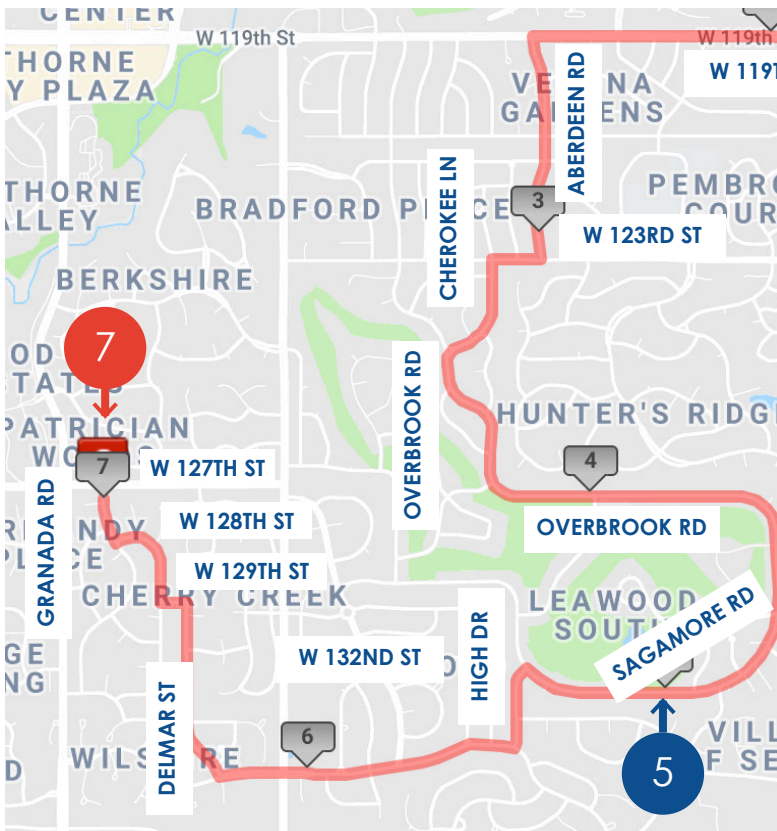

**HOME BASE - CROWS COFFEE**  
**10 MILES | 14 MILES**

**FROM HOME BASE TO 5 MILE**

1. HEAD NORTH TOWARD RED BRIDGE RD
2. WEST (LEFT) ON RED BRIDGE TO OAK ST
3. SOUTH (LEFT) ON OAK ST TO E MINOR DR
4. WEST (RIGHT) ON E MINOR DR BECOMES W 119TH ST
5. CONTINUE ON W 119TH ST TO ABERDEEN RD
6. SOUTH (LEFT) ON ABERDEEN RD TO W 123RD ST
7. WEST (RIGHT) ON W 123RD ST TO CHEROKEE LN
8. SOUTH (LEFT) ON CHEROKEE LN TO OVERBROOK RD
9. SOUTH (LEFT) ON OVERBROOK RD BECOMES SAGAMORE RD

**5 MILE ON SAGAMORE RD JUST AFTER PEMBROKE CIRCLE**

10. CONTINUE ON SAGAMORE RD TO HIGH DR
11. SOUTH (LEFT) ON HIGH DR TO W 132ND ST
12. WEST (RIGHT) ON W 132ND ST TO DELMAR ST
13. NORTH (RIGHT) ON DELMAR ST TO W 129TH ST
14. WEST (LEFT) ON W 129TH ST TO EL MONTE ST
15. NORTH (RIGHT) ON EL MONTE ST BECOMES W 128TH ST
16. CONTINUE ON W 128TH ST TO GRANADA RD
17. NORTH (RIGHT) ON GRANADA RD TO JUST PAST W 127TH TERR

**7 MILE JUST PAST W 127TH TERR**

**FROM 7 MILE TO 5 MILE**

1. HEAD SOUTH ON GRANADA RD TO W 128TH ST
2. EAST (LEFT) ON W 128TH ST BECOMES EL MONTE ST
3. CONTINUE ON EL MONTE ST TO W 129TH ST
4. EAST (LEFT) ON W 129TH ST TO DELMAR ST
5. SOUTH (RIGHT) ON DELMAR ST TO W 132ND ST
6. EAST (LEFT) ON W 132ND ST TO HIGH DR.
7. NORTH (LEFT) ON HIGH DR TO SAGAMORE RD

**5 MILE ON SAGAMORE RD JUST BEFORE PEMBROKE CIRCLE**

8. EAST (RIGHT) ON SAGAMORE RD BECOMES OVERBROOK RD
9. CONTINUE ON OVERBROOK RD TO CHEROKEE LN
10. NORTHEAST (SLIGHT RIGHT) ON CHEROKEE LN TO W 123RD ST
11. EAST (RIGHT) ON W 123RD ST TO ABERDEEN RD
12. NORTH (LEFT) ON ABERDEEN RD TO W 119TH ST
13. EAST (RIGHT) ON W 119TH ST BECOMES W MINOR DR
14. CONTINUE ON W MINOR DR TO OAK ST
15. NORTH (LEFT) ON OAK ST TO RED BRIDGE RD
16. EAST (RIGHT) ON RED BRIDGE RD TO PARKING LOT