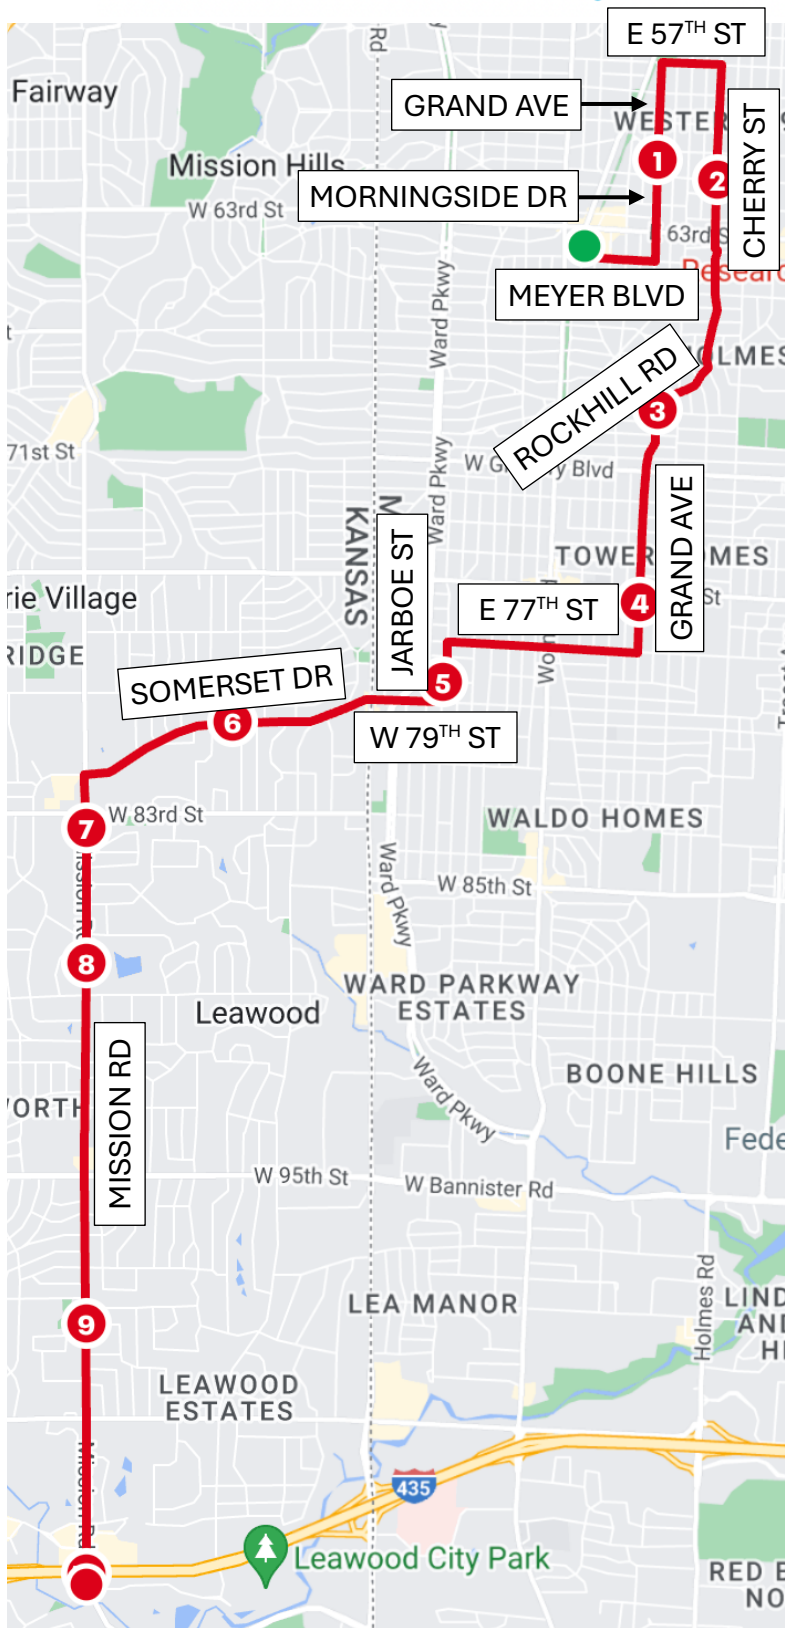

HOME BASE – BROOKSIDE COURTS PARK

10 MILE COURSE | 20 MILE COURSE

FROM HOME BASE TO 5 MILE TURNAROUND

1. SOUTH THROUGH PARKING LOT TO MEYER BLVD
 2. EAST (LEFT) ON MEYER BLVD TO MORNINGSIDE DR
 3. NORTH (LEFT) ON MORNINGSIDE DR, BECOMES GRAND AVE
 4. CONTINUE ON GRAND AVE TO E 57TH ST
 5. EAST (RIGHT) ON E 57TH ST TO CHERRY ST
 6. SOUTH (RIGHT) ON CHERRY ST TO ROCKHILL RD
 7. SOUTHWEST (SLIGHT RIGHT) ON ROCKHILL RD, BECOMES GRAND AVE
 8. CONTINUE ON GRAND AVE TO E 77TH ST
 9. WEST (RIGHT) ON E 77TH ST TO JARBOE ST
 10. SOUTH (LEFT) ON JARBOE ST TO 5 MILE
- 5 MILE TURNAROUND JUST PAST W 78TH ST**

FROM 5 MILE TO 10 MILE TURNAROUND

11. CONTINUE ON JARBOE ST TO W 79TH ST
 12. WEST (RIGHT) ON W 79TH ST, BECOMES SOMERSET DR
 13. CONTINUE ON SOMERSET DR TO MISSION RD
 14. SOUTH (LEFT) ON MISSION RD TO 10 MILE
- 10 MILE TURNAROUND JUST BEFORE LEE BLVD**

FROM 10 MILE TURNAROUND TO 5 MILE

1. NORTH ON MISSION RD TO SOMERSET DR
 2. EAST (RIGHT) ON SOMERSET DR, BECOMES W 79TH ST
 3. CONTINUE ON W 79TH ST TO JARBOE ST
 4. NORTH (LEFT) ON JARBOE ST TO 5 MILE
- 5 MILE JUST BEFORE W 78TH ST**

FROM 5 MILE TURNAROUND TO HOMEBASE

5. CONTINUE ON JARBOE ST TO W 77TH ST
6. EAST (RIGHT) ON W 77TH ST TO GRAND AVE
7. NORTH (LEFT) ON GRAND AVE, BECOMES ROCKHILL RD
8. CONTINUE ON ROCKHILL RD TO CHERRY ST
9. NORTH (SLIGHT LEFT) ON CHERRY ST TO E 57TH ST
10. WEST (LEFT) ON E 57TH STREET TO GRAND AVE
11. SOUTH (LEFT) ON GRAND AVE, BECOMES MORNINGSIDE DR
12. CONTINUE ON MORNINGSIDE DR TO MEYER BLVD
13. WEST (RIGHT) ON MEYER BLVD TO PARKING LOT
14. NORTH (RIGHT) THROUGH PARKING LOT TO HOME BASE